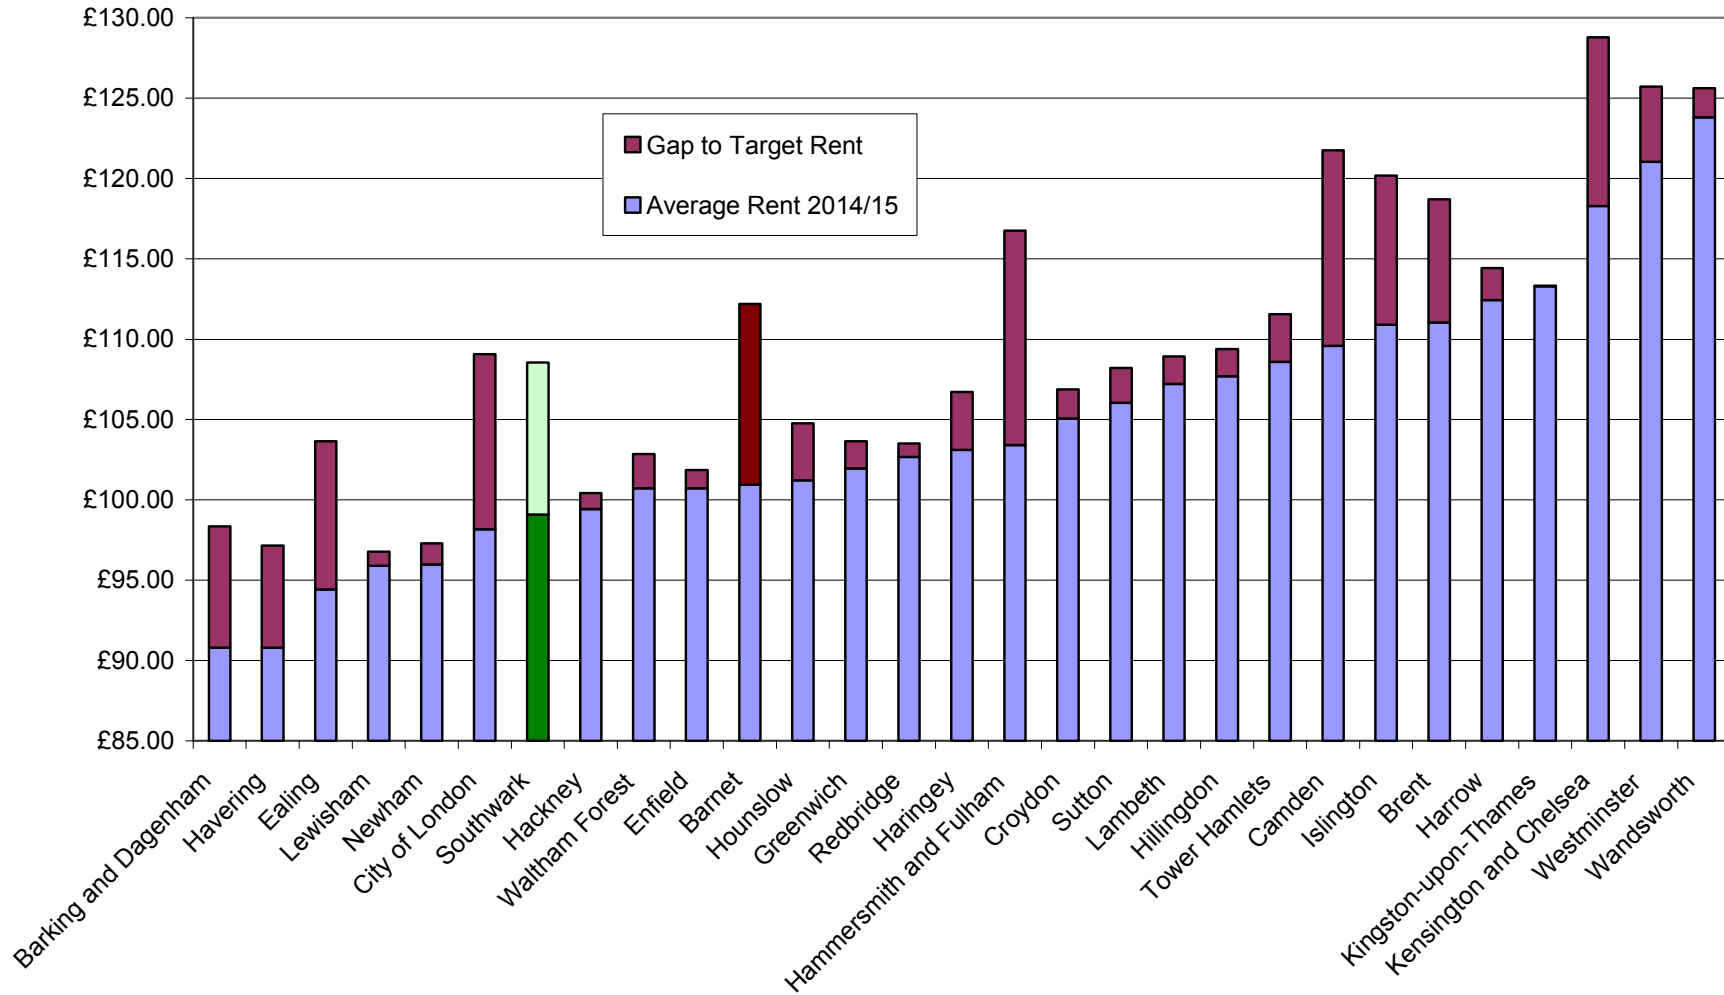

APPENDIX B - AVERAGE RENTS 2014/15

Data source: London Boroughs HRA Budget Reports